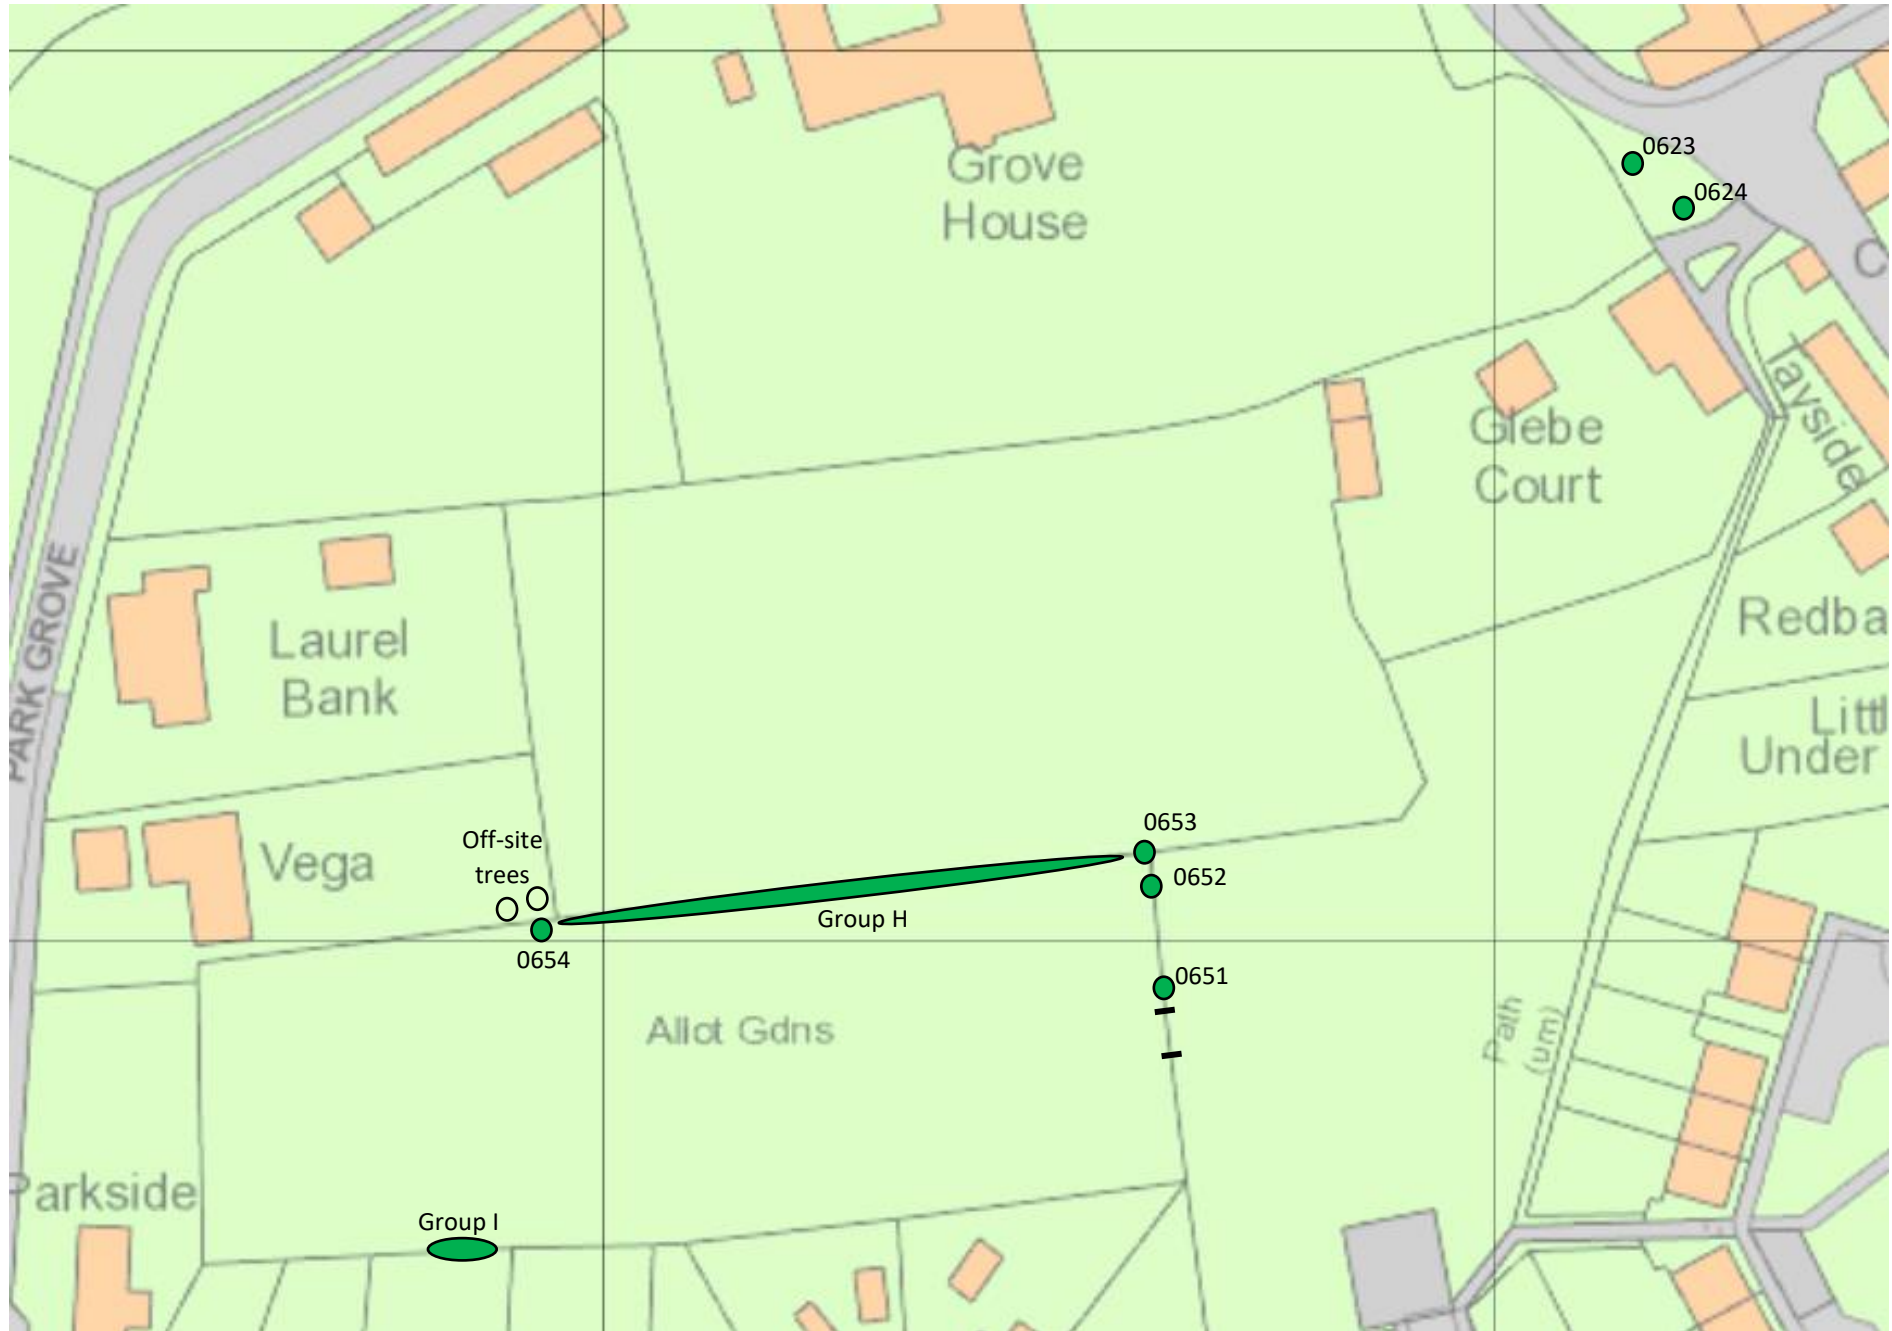

Junction of Gold Street & Park Grove AND Allotment Gardens

'Pump' triangle at junction of Ring Street and Lower Road / Village Hall, Lower Road

Verge South of Nos. 21 to 35 Lower Road