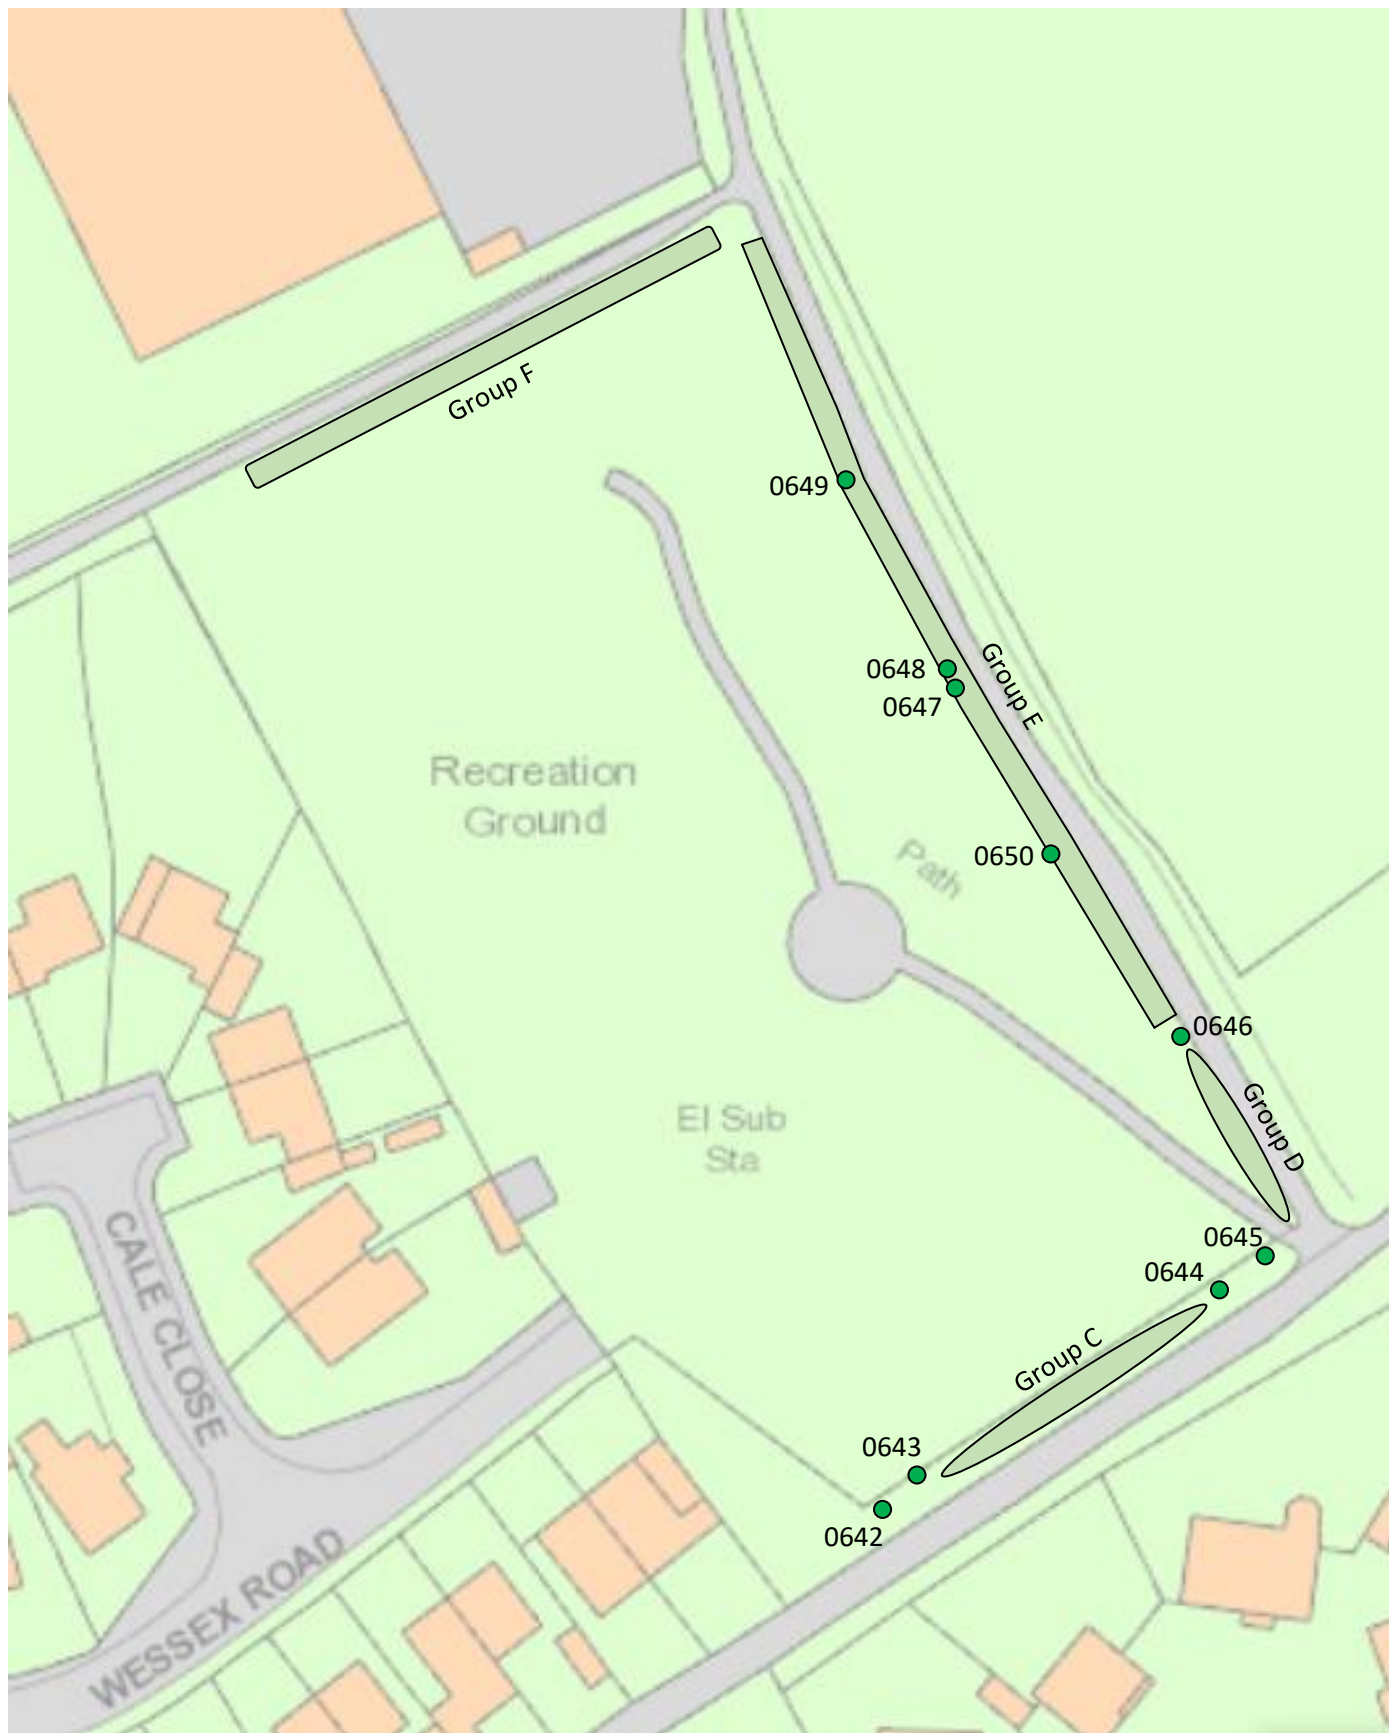

Junction of Gold Street & Park Grove AND Allotment Gardens

'Pump' triangle at junction of Ring Street and Lower Road / Village Hall, Lower Road

Verge South of Nos. 21 to 35 Lower Road