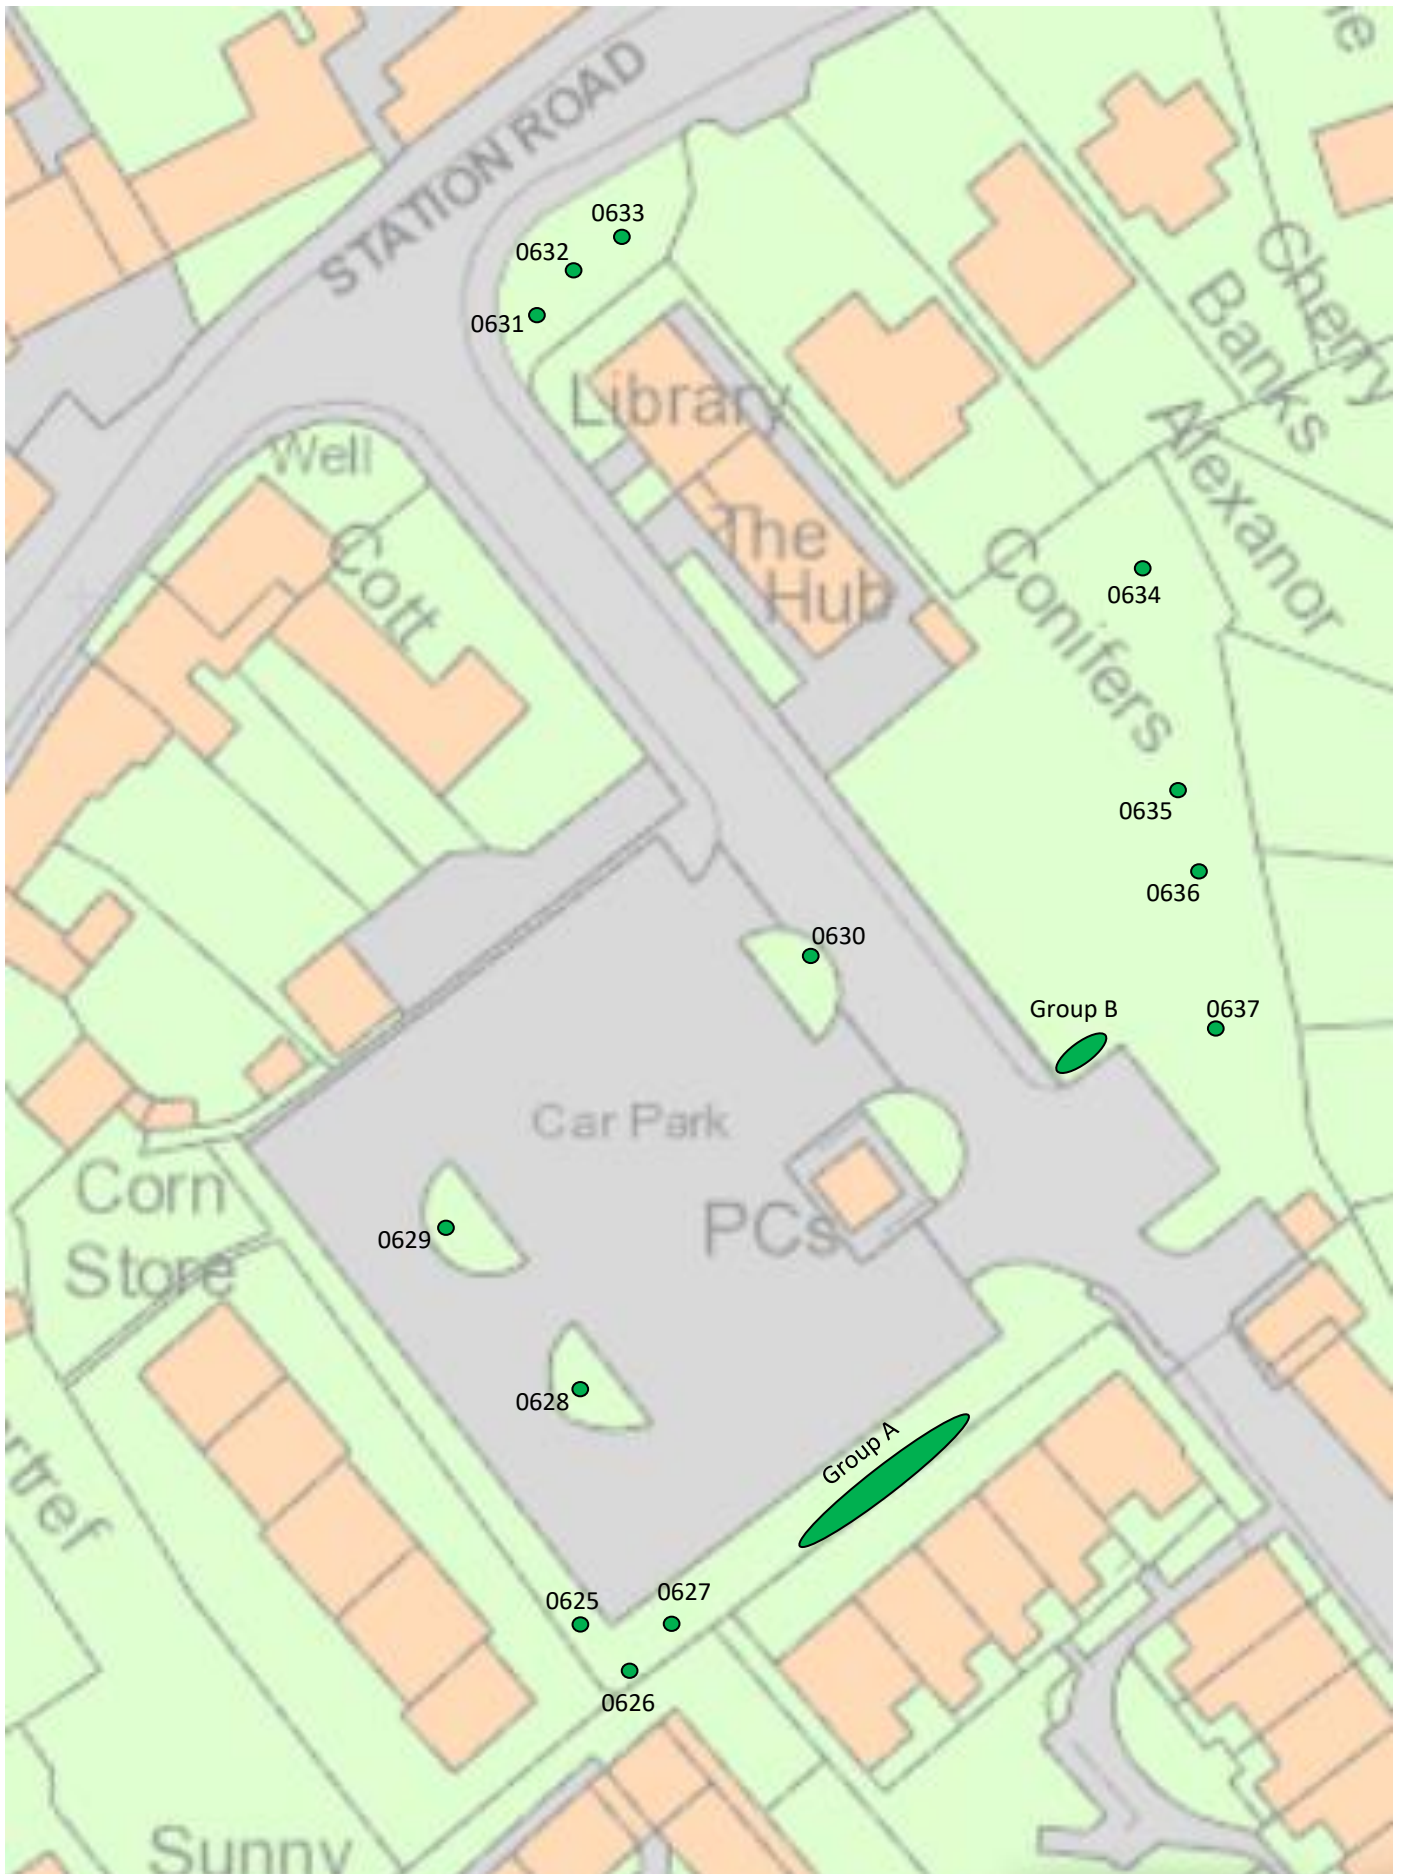

Junction of Gold Street & Park Grove AND Allotment Gardens

'Pump' triangle at junction of Ring Street and Lower Road / Village Hall, Lower Road

Verge South of Nos. 21 to 35 Lower Road